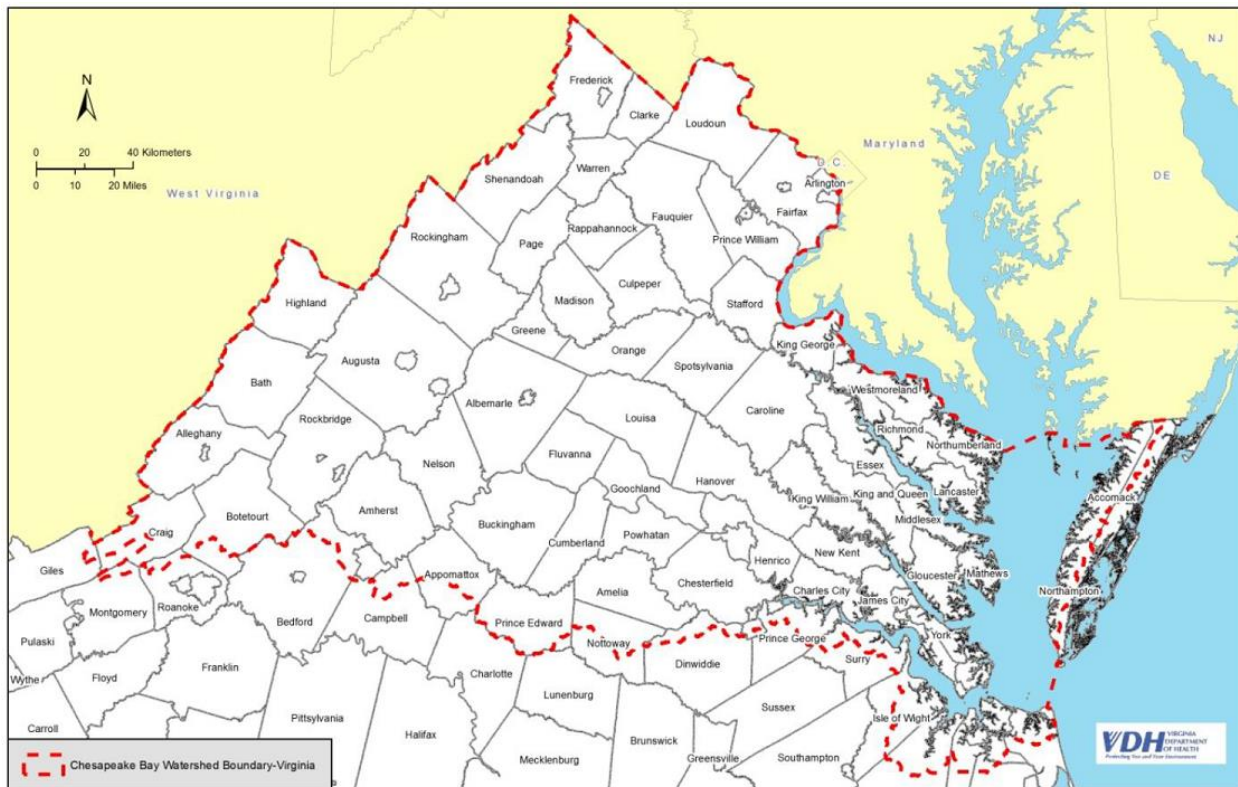

Appendix B: Diagram of the Chesapeake Bay Watershed

Chesapeake Bay Watershed

See <http://consapps.dcr.virginia.gov/htdocs/maps/HUExplorer.htm> to determine the watershed for a particular location.