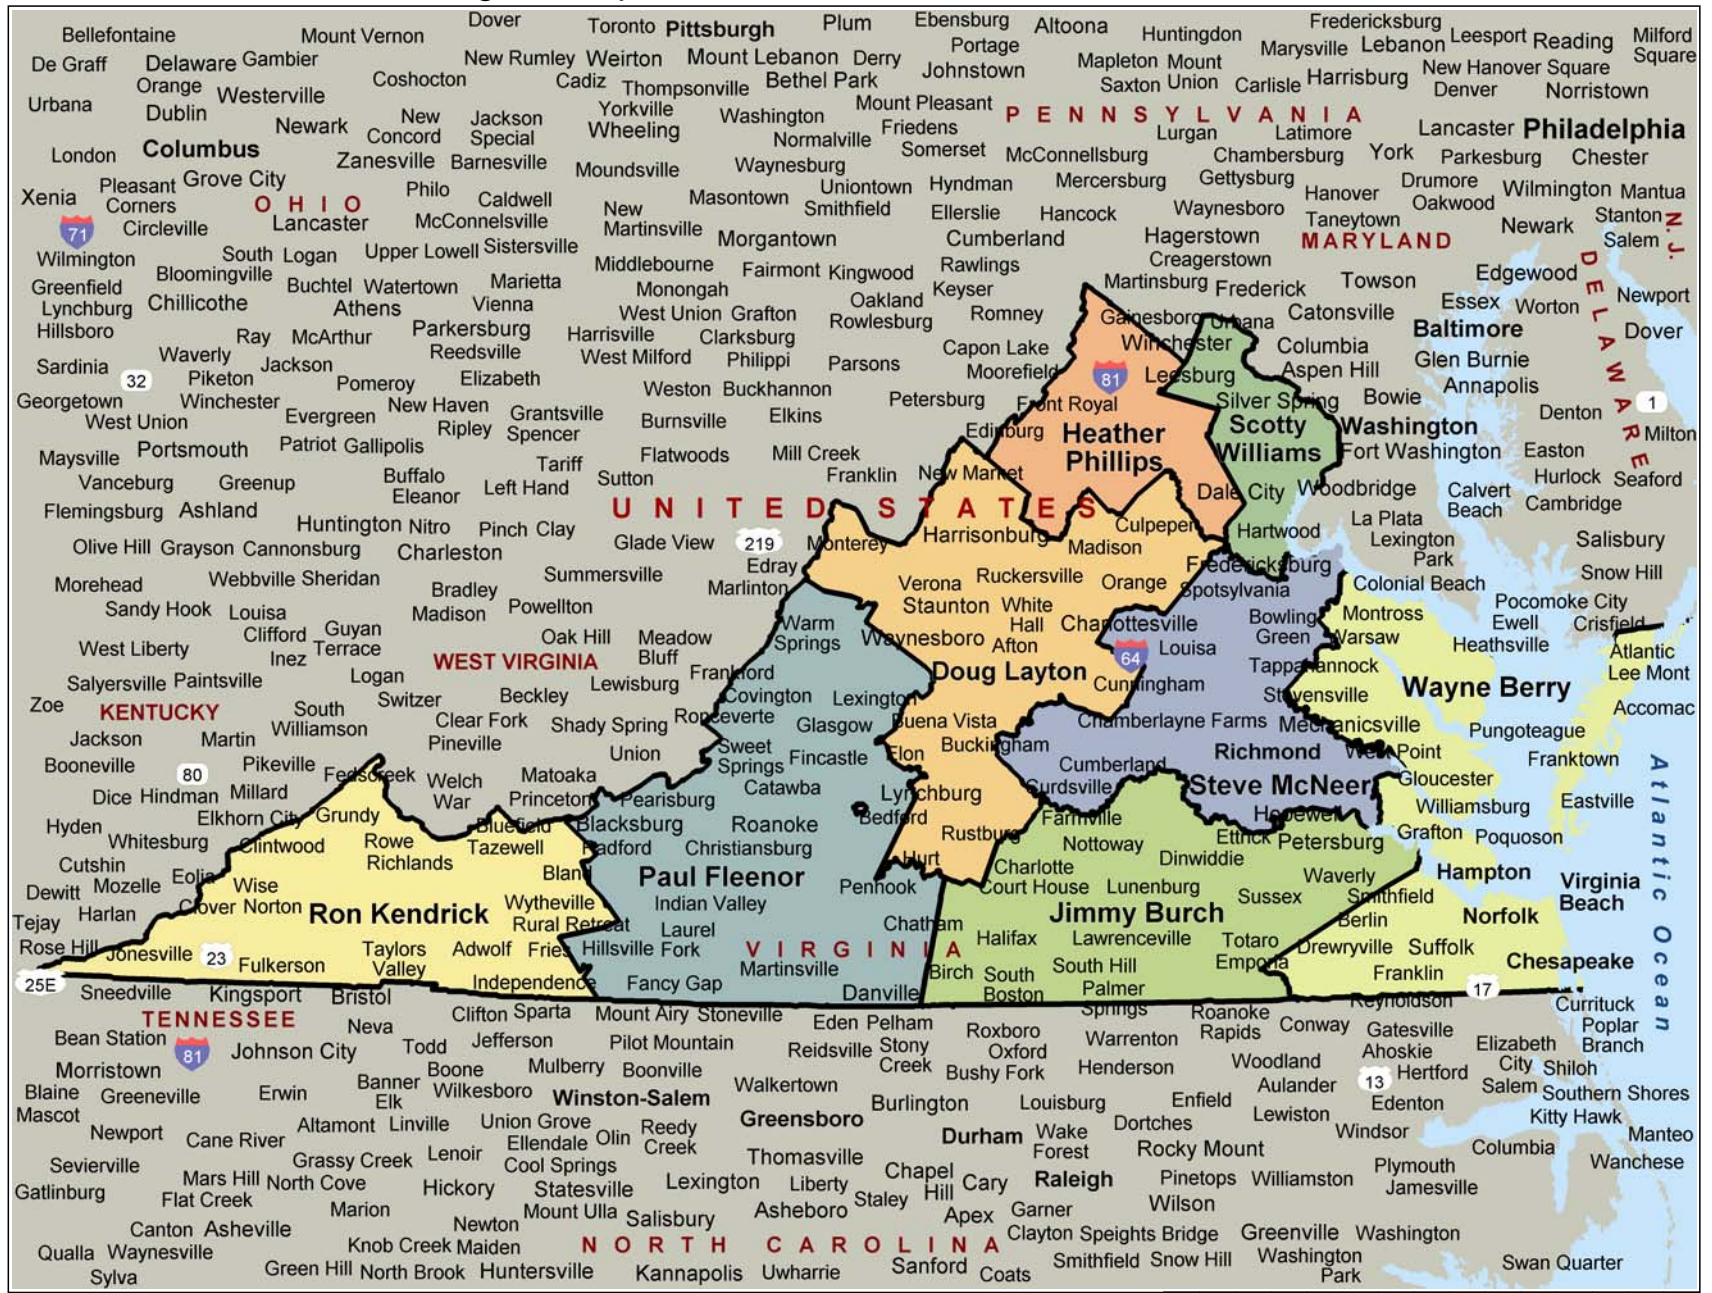

Program Representative Service Areas

Custom territories

- Doug Layton
- Heather Phillips
- Jimmy Burch
- Paul Fleenor
- Ron Kendrick
- Scotty Williams
- Steve McNeer
- Wayne Berry

Copyright © and (P) 1988–2012 Microsoft Corporation and/or its suppliers. All rights reserved. <http://www.microsoft.com/mappoint/>
 Certain mapping and direction data © 2012 NAVTEQ. All rights reserved. The Data for areas of Canada includes information taken with permission from Canadian authorities, including: © Her Majesty the Queen in Right of Canada, © Queen's Printer for Ontario. NAVTEQ and NAVTEQ ON BOARD are trademarks of NAVTEQ. © 2012 Tele Atlas North America, Inc. All rights reserved. Tele Atlas and Tele Atlas North America are trademarks of Tele Atlas, Inc. © 2012 by Applied Geographic Solutions. All rights reserved. Portions © Copyright 2012 by Woodall Publications Corp. All rights reserved.