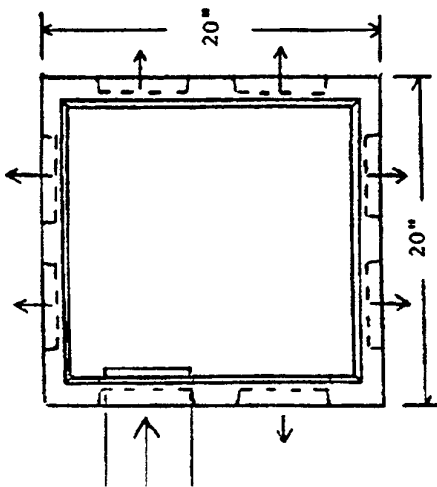

7-OUTLET EQUAL FLOW DISTRIBUTION BOX

~~VA-001-P~~  
VA-001-P

Manufactured by:  
DETHLEFSEN MANUFACTURING  
COMPANY, INC.  
ROUTE 10 BOX 1040  
FACTORY, NC 28601  
1-800-659-7815

VA-002-D

7-OUTLET EQUAL FLOW DISTRIBUTION BOX