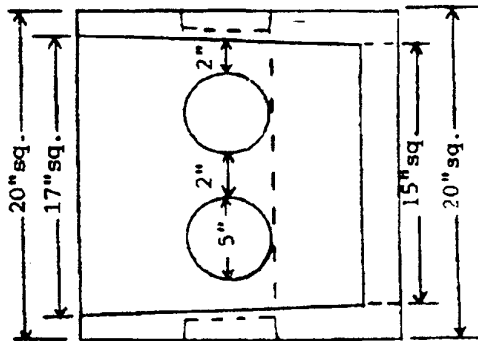

7-OUTLET EQUAL FLOW DISTRIBUTION BOX

~~VA-001-P~~  
VA-001-P

Manufactured by:  
DETHLEFSEN MANUFACTURING  
COMPANY, INC.  
ROUTE 10 BOX 1040  
FACTORY, NC 28601  
1-800-659-7815

VA-002-D

7-OUTLET EQUAL FLOW DISTRIBUTION BOX