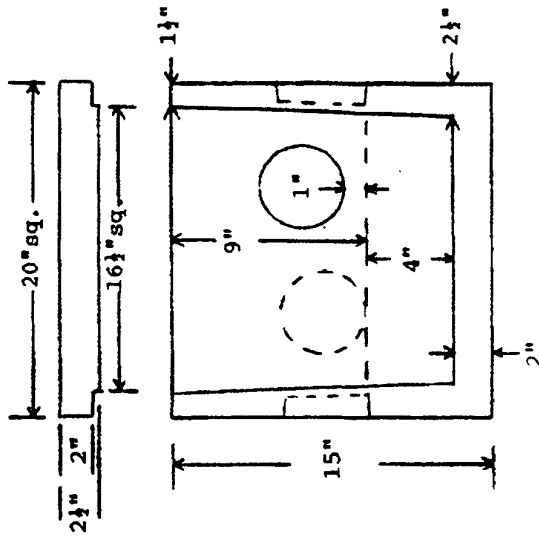

7-OUTLET EQUAL FLOW DISTRIBUTION BOX

~~VA-001-P~~  
VA-001-P

Manufactured by:  
DETHLEFSEN MANUFACTURING  
COMPANY, INC.  
ROUTE 10 BOX 1040  
FACTORY, NC 28601  
1-800-659-7815

VA-002-D

7-OUTLET EQUAL FLOW DISTRIBUTION BOX