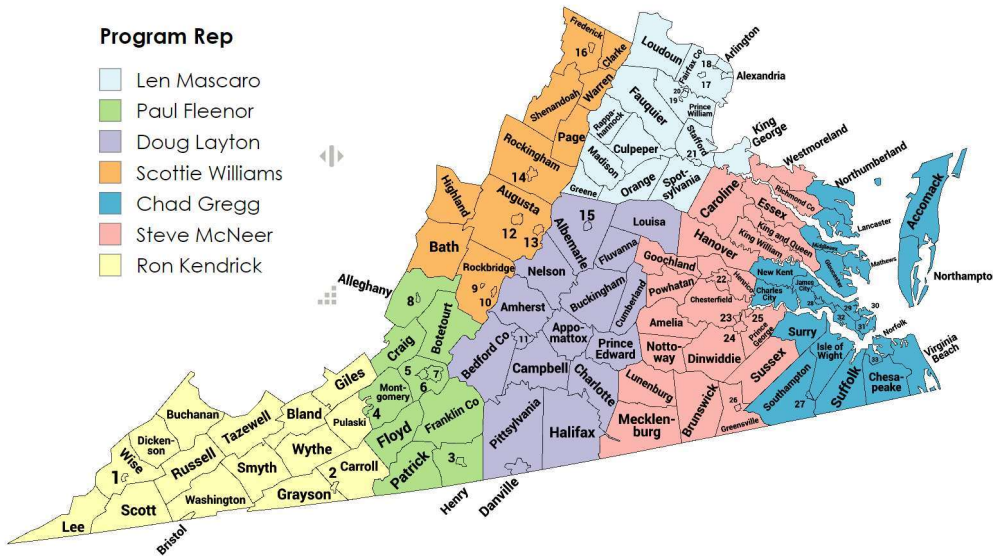

Scotty Williams

Jurisdiction
Augusta
Bath
Buena Vista
Clarke
Frederick
Harrisonburg
Highland
Lexington
Page
Rockbridge
Rockingham
Shenandoah
Staunton
Warren
Waynesboro
Winchester

Steve McNeer

Jurisdiction
Amelia
Brunswick
Chesterfield
Dinwiddie
Essex
Colonial Heights
Goochland
Hanover
Henrico
King and Queen
King William
Greensville
Lunenburg
Hopewell
Mecklenburg
Petersburg
Emporia
Nottoway
Powhatan
Richmond
Richmond Co
Westmoreland
Prince George
Sussex

Doug Layton

Jurisdiction
Albermarle
Amherst
Appomattox
Bedford
Buckingham
Campbell
Charlotte
Charlottesville
Cumberland
Danville
Fluvanna
Halifax
Louisa
Lynchburg
Nelson
Pittsylvania
Prince Edward

Chad Gregg

Jurisdiction
Accomack
Charles City
Chesapeake
Franklin
Gloucester
Hampton
Isle of Wight
James City
Lancaster
Mathews
Middlesex
New Kent
Newport News
Norfolk
Northampton
Northumberland
Poquoson
Portsmouth
Southampton
Suffolk
Surry
Virginia Beach
Williamsburg
York

Len Mascaro

Jurisdiction
Alexandria
Arlington
Caroline
Culpepper
Fairfax
Fairfax Co
Falls Church
Fauquier
Fredericksburg
Greene
King George
Loudoun
Madison
Manassas
Manassas Park
Orange
Prince William
Rappahannock
Spotsylvania
Stafford

Program Rep

- Len Mascaro
- Paul Fleenor
- Doug Layton
- Scottie Williams
- Chad Gregg
- Steve McNeer
- Ron Kendrick

1 Norton	12 Staunton	23 Colonial Heights
2 Galax	13 Waynesboro	24 Petersburg
3 Martinsville	14 Harrisonburg	25 Hopewell
4 Radford	15 Charlottesville	26 Emporia
5 Roanoke Co	16 Winchester	27 Franklin
6 Salem	17 Fairfax	28 Williamsburg
7 Roanoke	18 Falls Church	29 York
8 Covington	19 Manassas	30 Poquoson
9 Lexington	20 Manassas Park	31 Hampton
10 Buena Vista	21 Fredericksburg	32 Newport News
11 Lynchburg	22 Richmond	33 Portsmouth