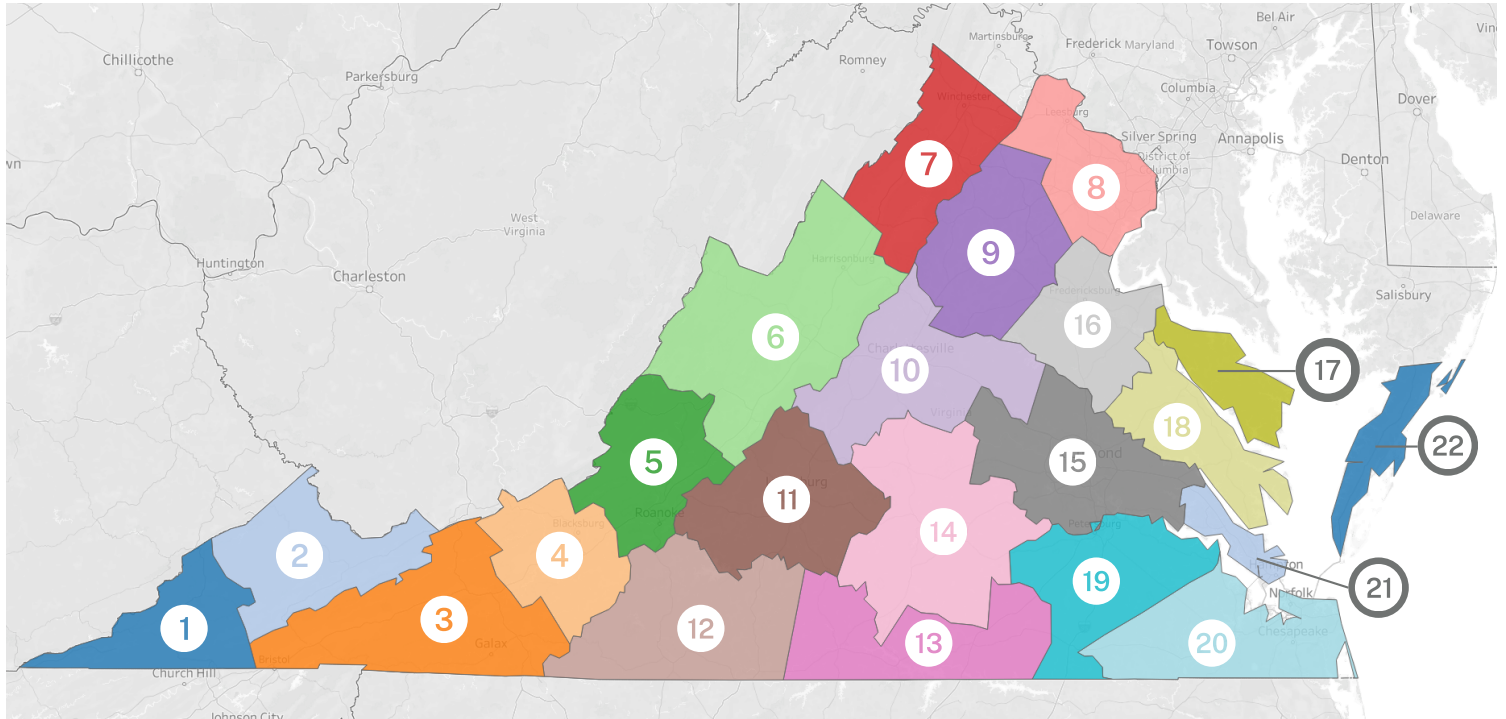

Planning District 6

Augusta County
Bath County
City of Buena Vista
City of Harrisonburg
City of Lexington
City of Staunton
City of Waynesboro
Highland County
Rockbridge County
Rockingham County

Planning District 7

Planning District 9

Culpepper County
Fauquier County
Madison County
Orange County
Rappahannock County

Planning District 10

Albemarle County
City of Charlottesville
Fluvanna County
Greene County
Louisa County
Nelson County

Planning District 11

Amherst County
Appomattox County
Bedford County
Campbell County
City of Lynchburg

Planning District 12

City of Danville
City of Martinsville
Franklin County
Henry County
Patrick County
Pittsylvania County

Planning District 15

Charles City County
Chesterfield County
City of Richmond
Goochland County
Hanover County
Henrico County
New Kent County
Powhatan County

Planning District 16

Caroline County
City of Fredericksburg
King George County
Spotsylvania County
Stafford County