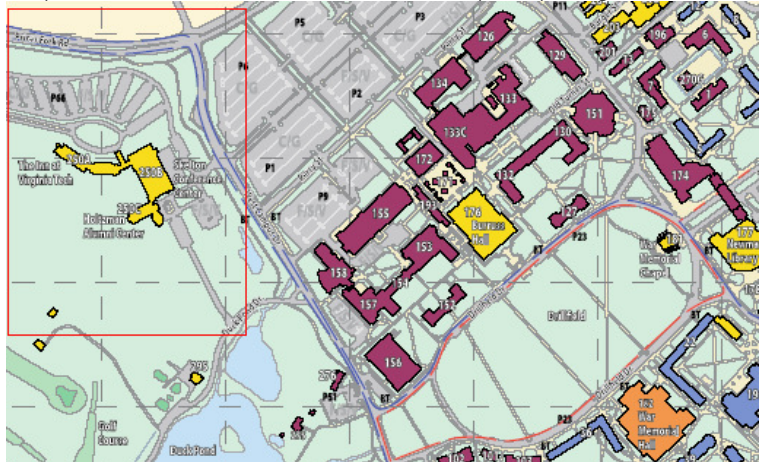

EMS Instructor Update Saturday, Jun. 13, '09

The Inn at Virginia Tech
and Skelton Conference
Center

901 Prices Fork Road,
Blacksburg, VA 24061

Time: 9:00 AM to 1:00 PM

Directions to the update:

Directions from Northern Virginia and Points North:

Take I-66 West to I-81 South. From I-81: Exit 118B Blacksburg/460 West. Exit Prices Fork Rd/Downtown, Route 412 East. Take a right at first traffic light into the hotel entrance. See the Conference Center Directory for room number. There will be a \$3.00/day self-parking fee. Please make sure you have adequate cash on hand.

From Richmond/Charlottesville and Points East:

Take I-64 West to I-81 South. From I-81: Exit 118B Blacksburg/460 West. Exit Prices Fork Rd/Downtown, Route 412 East. Take a right at first traffic light into the hotel entrance. See the Conference Center Directory for room number. There will be a \$3.00/day self-parking fee. Please make sure you have adequate cash on hand.

From Bristol and Points West/South:

Take I-81 North to exit 118B Blacksburg/460 West. Exit Prices Fork Rd/Downtown, Route 412 East. Take a right at first traffic light into the hotel entrance. See the Conference Center Directory for room number. There will be a \$3.00/day self-parking fee. Please make sure you have adequate cash on hand.